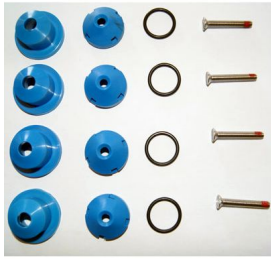

Jetter set blue for s/s plate

Rating: Not Rated Yet

[Ask a question about this product](#)

Manufacturer [Packo Inox](#)

///