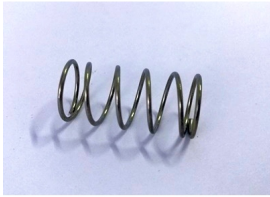

PULSATOR FULLWOOD RELAY S/S SPRING

Rating: Not Rated Yet

[Ask a question about this product](#)

Manufacturer [Packo Inox](#)

///